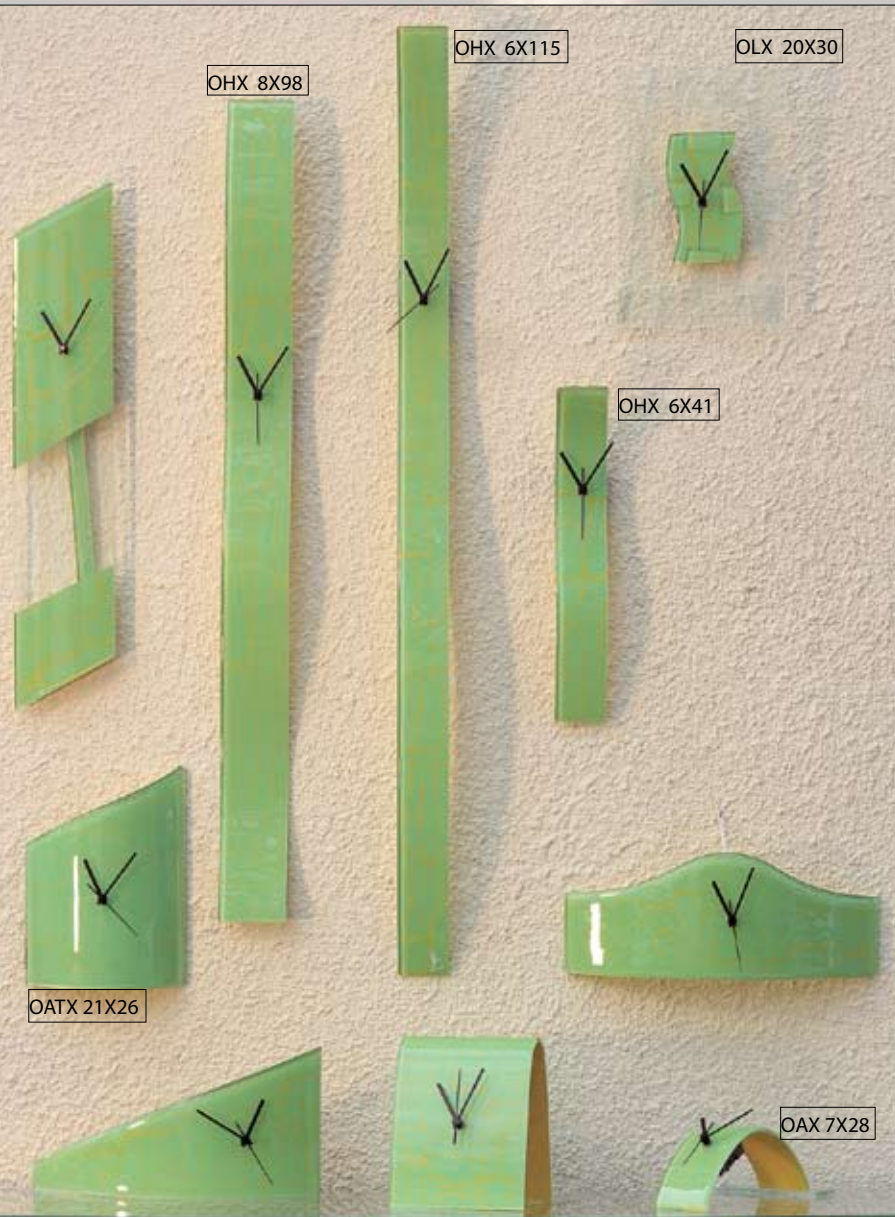

brown

black

opal

CRACKLED

colors

beige

red

chocolate

black

orange

white

blue

yellow

SWIRLS

colors

white-orange

black-white

red-black

rubin-violet

white-black

white-blue

red-orange

white-opal

ZEBRA

colors

white-orange

red-black

rubin-violet

white-black

white-blue

red-orange

THE FACTORY