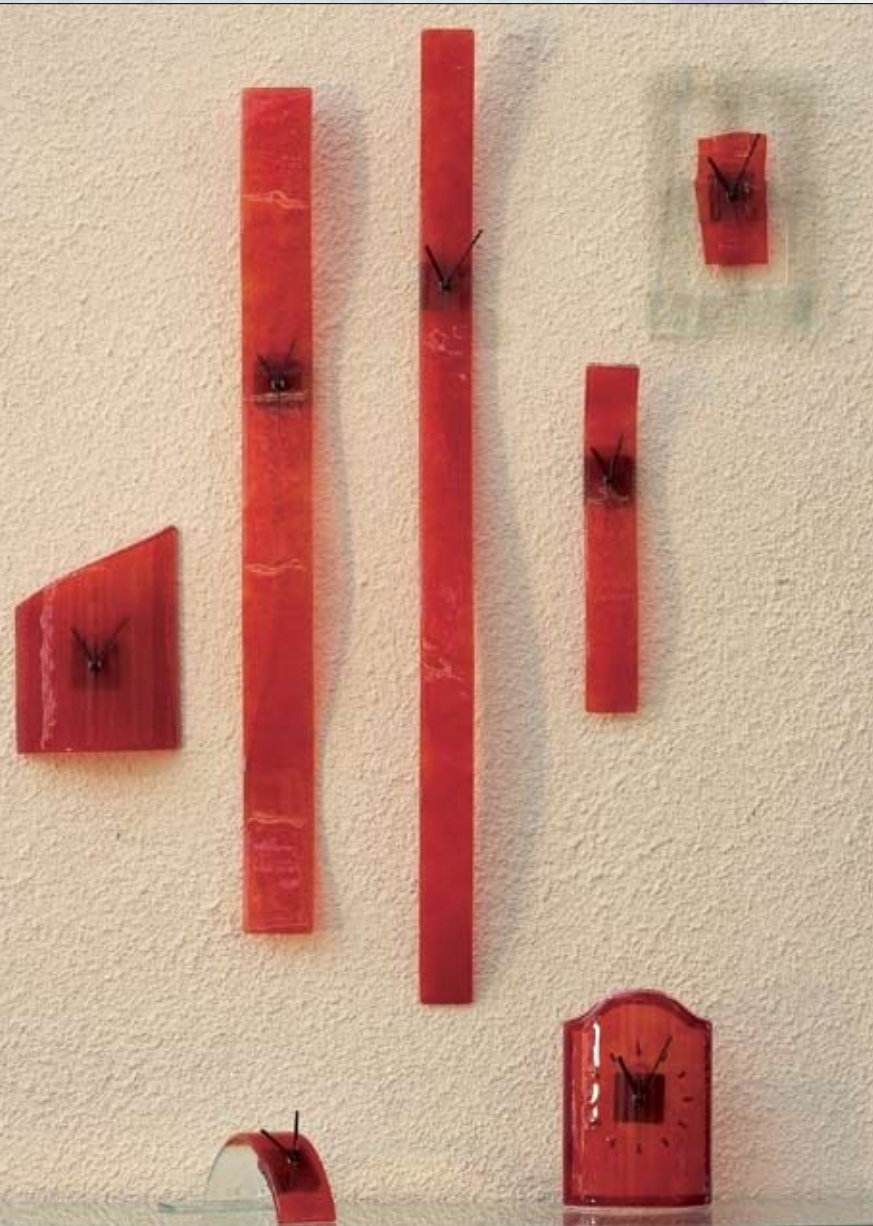

Carneol

Glass

designer glass clocks

SHINY

colors

yellow

violet

blue

brown

black

opal

CRACKLED

colors

beige

red

chocolate

black

orange

white

blue

yellow

SWIRLS

colors

white-orange

colors

white-orange

red-black

rubin-violet

white-black

white-blue

red-orange

THE FACTORY